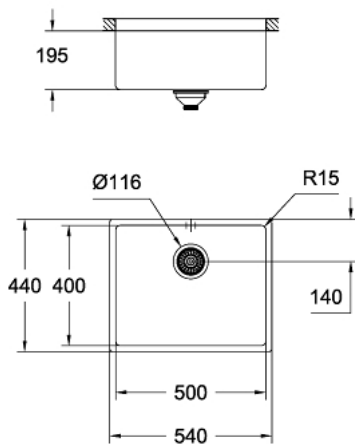

31 574 AL0 K700 UNDERMOUNT STAINLESS STEEL SINK

PRODUCT DESCRIPTION

- model: K700U 60-S 54.4/44.4 1.0
- mounting type: undermount, top mount or flush mount
- material: stainless steel AISI 304 (V2A)
- **GROHE StarLight** finish
- finish: satin finish
- **GROHE Whisper**
 - min. cabinet size: 600 mm
 - dimensions: 540 x 440 mm
 - 1 bowl: 500 x 400 x 195 mm
- **GROHE FastFixation** installation system
- cut-out: 500 x 400 mm
- drainer: Ø 3.5"/90 mm basket strainer waste
- accessories included: waste kit, basket strainer waste, mounting set
- amount of fasteners included (flush mount): 6
- amount of fasteners included (undermount): 6