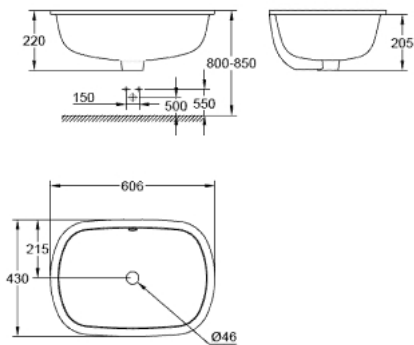

### PRODUCT DESCRIPTION

- with overflow
- 606 x 430 mm
- height 220 mm
- sanitary ware
- alpine white
- HyperClean
- Proguard
- including fixation set

39 125 001 **EUROSMART WASH BASIN UNDERCOUNTER 60**

**SPARE PARTS**

1: mounting set (Order-nr. 49144000)