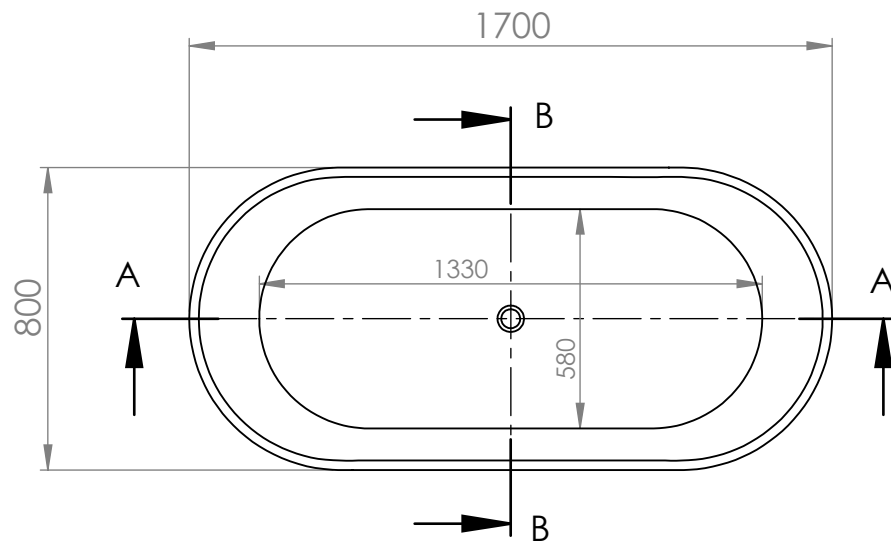

SECTION A-A

SECTION B-B

		TITLE:		
		BATHTUB EVELYN 170X80 CORIAN (SOLID SURFACE)		
DRAWN	DATE	NAME	DWG NO.	A4
	29/09/2021	KONSTANTINOS PAIZANOS	SCALE:1:20	