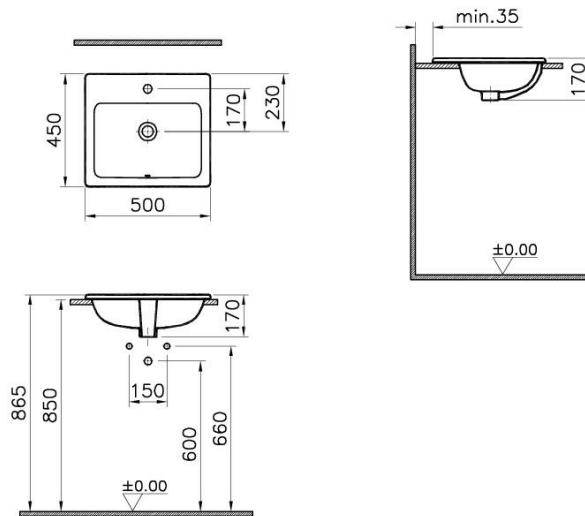

Name	S20 Countertop Washbasin
Collection	S20
Colour	White
Designer	VitrA Design Team
Size	50 cm
Tap Hole Options	With Tap Hole
Shape	Rectangular
Countertop Usage	Suitable
Overflow Hole	Yes
Certificate	NF
Certificate	CE
Segments	Middle-lower

Product Code: 5464B003-0001

Description

With Tap Hole, With Overflow Hole, 50 cm, White

VitrA reserves the right to make changes in products and technical details without prior notice.

All drawings contain the necessary measurements which are subject to standard tolerances. For exact measurements, in particular for customized installation scenarios, it can only be taken from the finished ceramic product.