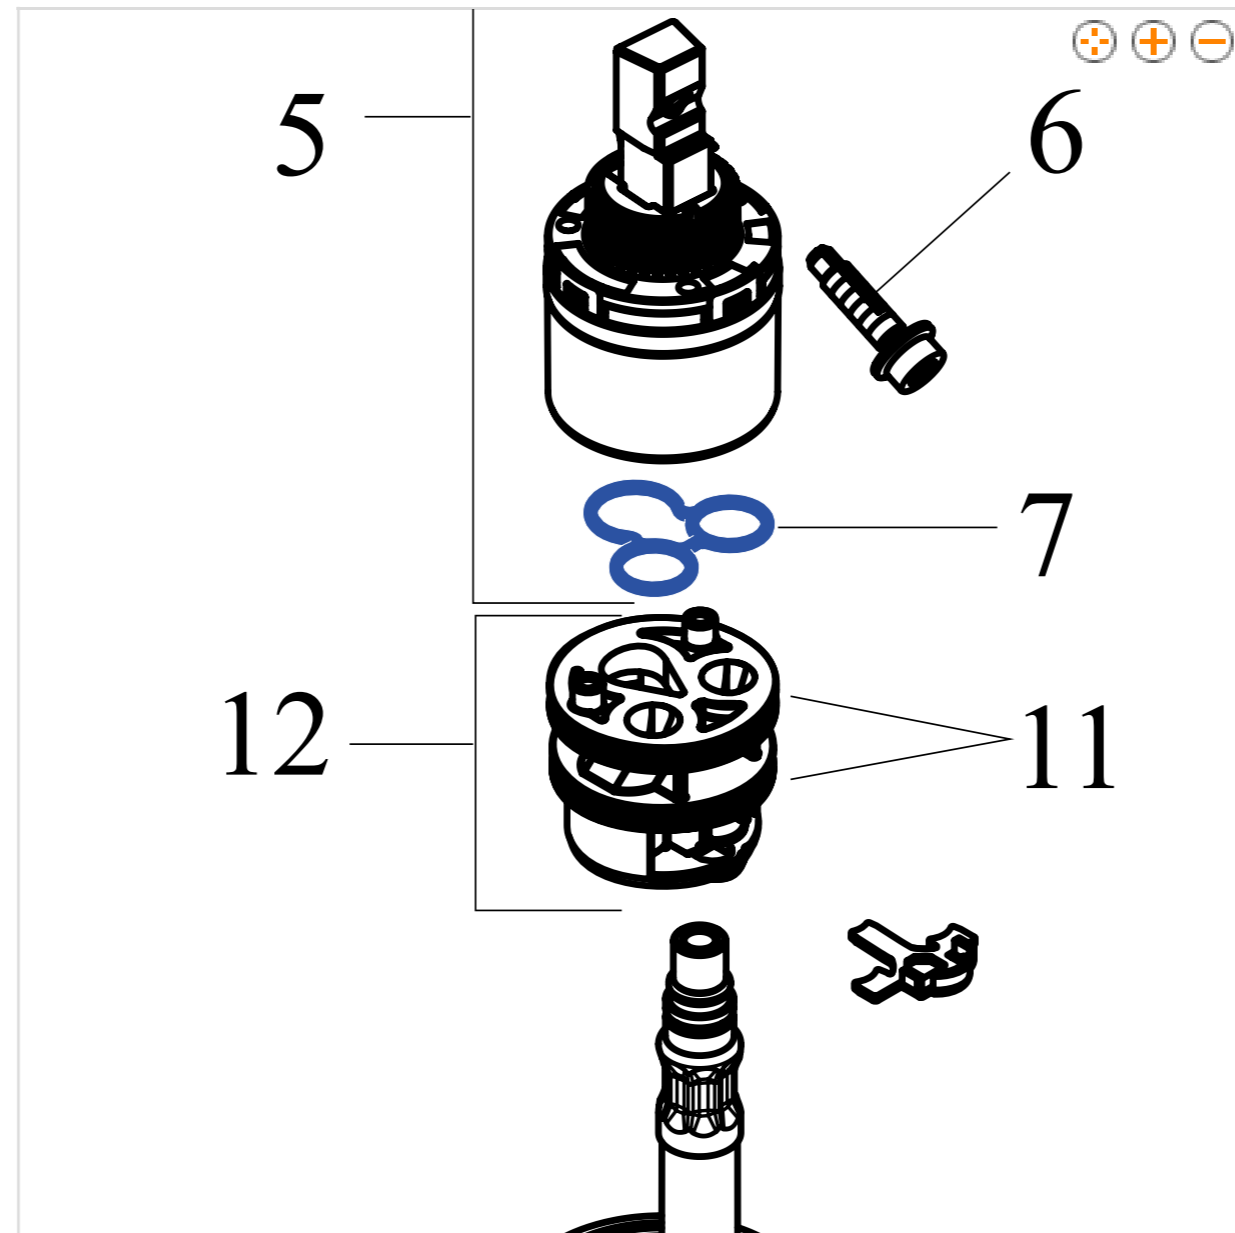

[Back to products](#)

Construction year

- >07/16
- 01/14 - 06/16

Metris S

Single lever basin mixer 100 without waste set

Product Information

Article No# 04531000
 Finish: Chrome
 Construction year: >07/16

- Product data sheet
- Assembly instruction (Mixer) 732433
- Cleaning recommendation

Part Details

- 1 handle
- Packaging unit: 1
- Pricegroup9
- Service manual 35134

Spare part list

	Pos	Description	Article Number	Fig.	PG	PU
	1	handle	31093000		9	1
	2	screw cover	96338000		1	1
	3	flange	97406000		6	1
	4	nut	97209000		5	1
	5	cartridge, assy	95646001		13	1