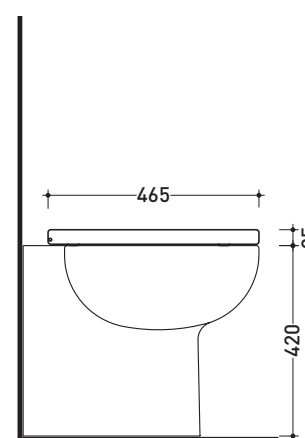

art. **SRCW03**

art. SR115 / SR116
vista zenitale / zenital view

art. SR117
vista zenitale / zenital view

art. SR118
vista zenitale / zenital view

art. SR115 / SR116
vista laterale / lateral view

art. SR117
vista laterale / lateral view

vista zenitale / zenital view

vista frontale / frontal view

sezione longitudinale / section

SPRINT

colonna per lavabo cm 64/74
pedestal to suit 64/74 cm basin

art. **SR50C**

vista zenitale / zenital view

vista frontale / frontal view