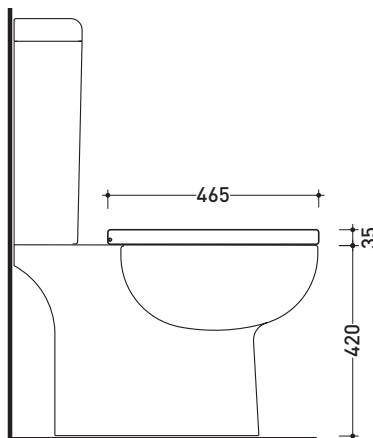

art. **SRCW03**

art. SR115 / SR116
vista zenitale / zenital view

art. SR117
vista zenitale / zenital view

art. SR118
vista zenitale / zenital view

art. SR115 / SR116
vista laterale / lateral view

art. SR117
vista laterale / lateral view

vista zenitale / zenital view

vista frontale / frontal view

sezione longitudinale / section

SPRINT

colonna per lavabo cm 64/74
pedestal to suit 64/74 cm basin

art. **SR50C**

vista zenitale / zenital view

vista frontale / frontal view