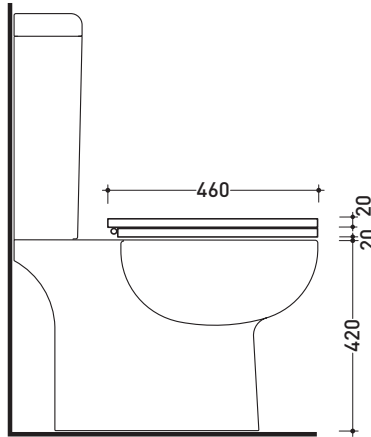

art. **SR218**

art. **41/P**

vista zenitale / zenital view

vista laterale / lateral view

sezione longitudinale / section

vista retro / back view

SPRINT

coprivaso in legno e poliestere
polyester seat & cover

art. **SRCW01**

art. SR115 / SR116
vista zenitale / zenital view

art. SR117
vista zenitale / zenital view

art. SR118
vista zenitale / zenital view

art. SR115 / SR116
vista laterale / lateral view

art. SR117
vista laterale / lateral view