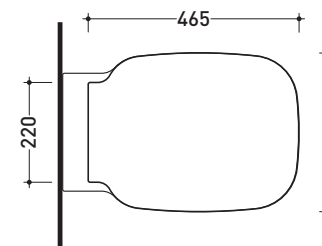

art. **SRCW01**

art. SR115 / SR116
vista zenitale / zenital view

art. SR117
vista zenitale / zenital view

art. SR118
vista zenitale / zenital view

art. SR115 / SR116
vista laterale / lateral view

art. SR117
vista laterale / lateral view

art. SR118
vista laterale / lateral view

SPRINT

copriuso avvolgente
in termoindurente
thermosetting wrapping seat&cover

art. **SRCW02**

copriuso avvolgente
in termoindurente con discesa rallentata
soft-closing thermosetting
wrapping seat&cover

art. **SRCW03**

art. SR115 / SR116
vista zenitale / zenital view

art. SR117
vista zenitale / zenital view

art. SR118
vista zenitale / zenital view

art. SR115 / SR116
vista laterale / lateral view

art. SR117
vista laterale / lateral view