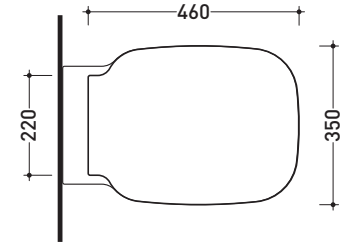

art. **SR218**

art. **41/P**

vista zenitale / zenital view

vista laterale / lateral view

sezione longitudinale / section

vista retro / back view

SPRINT

coprivaso in legno e poliestere
polyester seat & cover

art. **SRCW01**

art. SR115 / SR116
vista zenitale / zenital view

art. SR117
vista zenitale / zenital view

art. SR118
vista zenitale / zenital view

art. SR115 / SR116
vista laterale / lateral view

art. SR117
vista laterale / lateral view