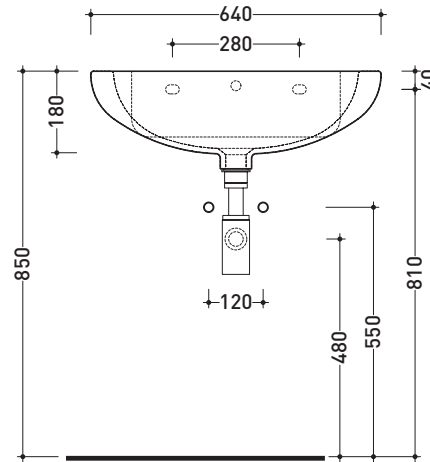

art. **SRCW03**

art. SR115 / SR116
vista zenitale / zenital view

art. SR117
vista zenitale / zenital view

art. SR118
vista zenitale / zenital view

art. SR115 / SR116
vista laterale / lateral view

art. SR117
vista laterale / lateral view

art. SR118
vista laterale / lateral view

SPRINT

lavabo 64

appoggio su colonna - sospeso

basin 64

wall hung or to suite pedestal

art. **SR64L**

vista zenitale / zenital view

vista frontale / frontal view

sezione longitudinale / section

SPRINT

lavabo 74

appoggio su colonna - sospeso

basin 74

wall hung or to suite pedestal

art. **SR74L**

vista zenitale / zenital view

vista frontale / frontal view

sezione longitudinale / section

SPRINT

colonna per lavabo cm 64/74
pedestal to suit 64/74 cm basin

art. **SR50C**

vista zenitale / zenital view

vista frontale / frontal view