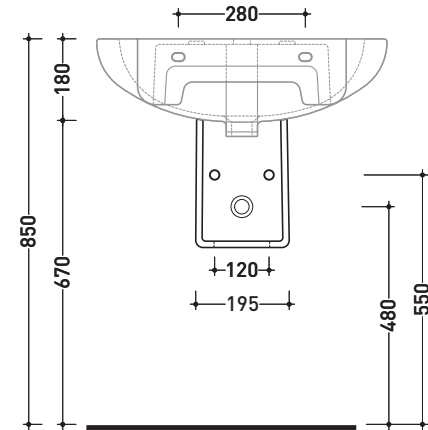

vista zenitale / zenital view

vista frontale / frontal view

sezione longitudinale / section

SPRINT

colonna per lavabo cm 64/74
pedestal to suit 64/74 cm basin

art. **SR50C**

vista zenitale / zenital view

vista frontale / frontal view

vista laterale / lateral view

vista retro / back view

SPRINT

colonna sospesa
per lavabo cm 64/74
wall hung pedestal
to suit 64/74 cm basin

art. **SR50CS**

vista zenitale / zenital view

vista laterale / lateral view

vista frontale / frontal view

vista retro / back view