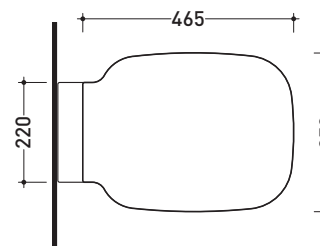

art. **SRCW01**

art. SR115 / SR116
vista zenitale / zenital view

art. SR117
vista zenitale / zenital view

art. SR118
vista zenitale / zenital view

art. SR115 / SR116
vista laterale / lateral view

art. SR117
vista laterale / lateral view

art. SR118
vista laterale / lateral view

SPRINT

copriuso avvolgente
in termoindurente
thermosetting wrapping seat&cover

art. **SRCW02**

copriuso avvolgente
in termoindurente con discesa rallentata
soft-closing thermosetting
wrapping seat&cover

art. **SRCW03**

art. SR115 / SR116
vista zenitale / zenital view

art. SR117
vista zenitale / zenital view

art. SR118
vista zenitale / zenital view

art. SR115 / SR116
vista laterale / lateral view

art. SR117
vista laterale / lateral view