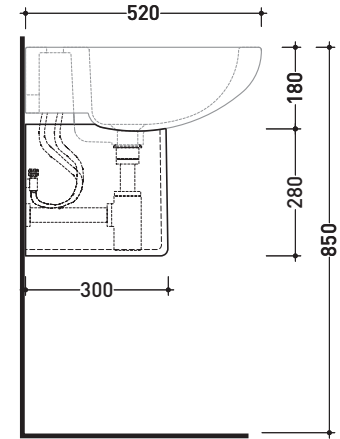

vista zenitale / zenital view

vista frontale / frontal view

sezione longitudinale / section

SPRINT

colonna per lavabo cm 64/74
pedestal to suit 64/74 cm basin

art. **SR50C**

vista zenitale / zenital view

vista frontale / frontal view

vista laterale / lateral view

vista retro / back view

SPRINT

colonna sospesa
per lavabo cm 64/74
wall hung pedestal
to suit 64/74 cm basin

art. **SR50CS**

vista zenitale / zenital view

vista laterale / lateral view

vista frontale / frontal view

vista retro / back view