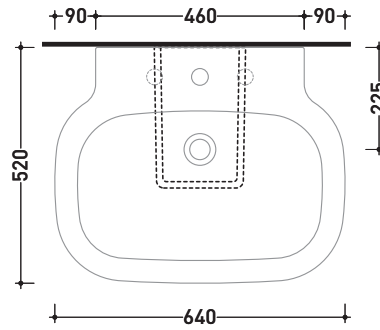

vista zenitale / zenital view

vista frontale / frontal view

sezione longitudinale / section

SPRINT

colonna per lavabo cm 64/74
pedestal to suit 64/74 cm basin

art. **SR50C**

vista zenitale / zenital view

vista frontale / frontal view

vista laterale / lateral view

vista retro / back view

SPRINT

colonna sospesa
per lavabo cm 64/74
wall hung pedestal
to suit 64/74 cm basin

art. **SR50CS**

vista zenitale / zenital view

vista laterale / lateral view

vista frontale / frontal view

vista retro / back view