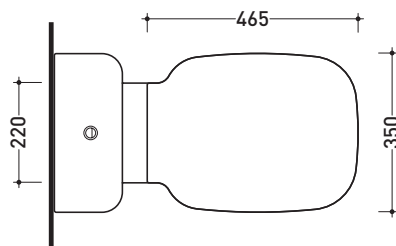

art. **SRCW01**

art. SR115 / SR116
vista zenitale / zenital view

art. SR117
vista zenitale / zenital view

art. SR118
vista zenitale / zenital view

art. SR115 / SR116
vista laterale / lateral view

art. SR117
vista laterale / lateral view

art. SR118
vista laterale / lateral view

SPRINT

copriuso avvolgente
in termoindurente
thermosetting wrapping seat&cover

art. **SRCW02**

copriuso avvolgente
in termoindurente con discesa rallentata
soft-closing thermosetting
wrapping seat&cover

art. **SRCW03**

art. SR115 / SR116
vista zenitale / zenital view

art. SR117
vista zenitale / zenital view

art. SR118
vista zenitale / zenital view

art. SR115 / SR116
vista laterale / lateral view

art. SR117
vista laterale / lateral view