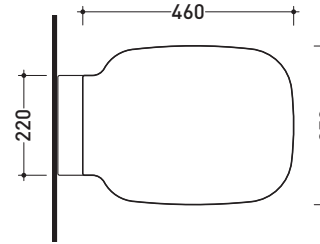

art. **SR218**

art. **41/P**

vista zenitale / zenital view

vista laterale / lateral view

sezione longitudinale / section

vista retro / back view

SPRINT

coprivaso in legno e poliestere
polyester seat & cover

art. **SRCW01**

art. SR115 / SR116
vista zenitale / zenital view

art. SR117
vista zenitale / zenital view

art. SR118
vista zenitale / zenital view

art. SR115 / SR116
vista laterale / lateral view

art. SR117
vista laterale / lateral view