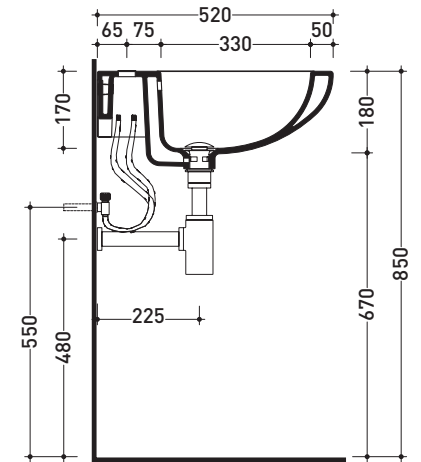

art. **SRCW03**

art. SR115 / SR116
vista zenitale / zenital view

art. SR117
vista zenitale / zenital view

art. SR118
vista zenitale / zenital view

art. SR115 / SR116
vista laterale / lateral view

art. SR117
vista laterale / lateral view

art. SR118
vista laterale / lateral view

SPRINT

lavabo 64

appoggio su colonna - sospeso

basin 64

wall hung or to suite pedestal

art. **SR64L**

vista zenitale / zenital view

vista frontale / frontal view

sezione longitudinale / section

SPRINT

lavabo 74

appoggio su colonna - sospeso

basin 74

wall hung or to suite pedestal

art. **SR74L**

vista zenitale / zenital view

vista frontale / frontal view

sezione longitudinale / section

SPRINT

colonna per lavabo cm 64/74
pedestal to suit 64/74 cm basin

art. **SR50C**

vista zenitale / zenital view

vista frontale / frontal view