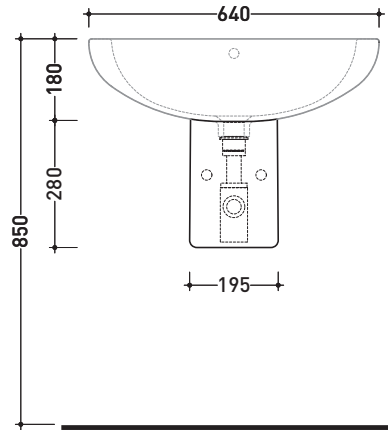

vista zenitale / zenital view

vista frontale / frontal view

sezione longitudinale / section

SPRINT

colonna per lavabo cm 64/74
pedestal to suit 64/74 cm basin

art. **SR50C**

vista zenitale / zenital view

vista frontale / frontal view

vista laterale / lateral view

vista retro / back view

SPRINT

colonna sospesa
per lavabo cm 64/74
wall hung pedestal
to suit 64/74 cm basin

art. **SR50CS**

vista zenitale / zenital view

vista laterale / lateral view