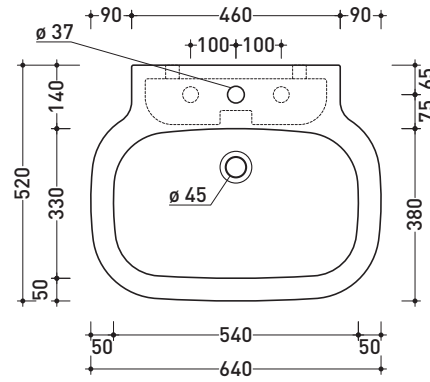

art. **SRCW03**

art. SR115 / SR116
vista zenitale / zenital view

art. SR117
vista zenitale / zenital view

art. SR118
vista zenitale / zenital view

art. SR115 / SR116
vista laterale / lateral view

art. SR117
vista laterale / lateral view

art. SR118
vista laterale / lateral view

SPRINT

lavabo 64

appoggio su colonna - sospeso

basin 64

wall hung or to suite pedestal

art. **SR64L**

vista zenitale / zenital view

vista frontale / frontal view

sezione longitudinale / section

SPRINT

lavabo 74

appoggio su colonna - sospeso

basin 74

wall hung or to suite pedestal

art. **SR74L**

vista zenitale / zenital view

vista frontale / frontal view

sezione longitudinale / section

SPRINT

colonna per lavabo cm 64/74
pedestal to suit 64/74 cm basin

art. **SR50C**

vista zenitale / zenital view

vista frontale / frontal view