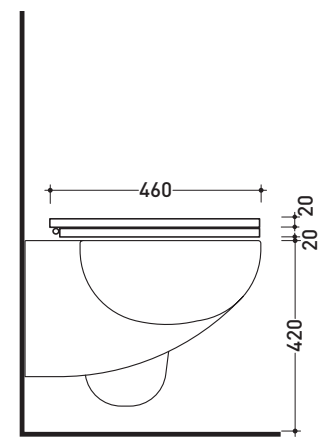

art. **SR218**

art. **41/P**

vista zenitale / zenital view

vista laterale / lateral view

sezione longitudinale / section

vista retro / back view

SPRINT

coprivaso in legno e poliestere
polyester seat & cover

art. **SRCW01**

art. SR115 / SR116
vista zenitale / zenital view

art. SR117
vista zenitale / zenital view

art. SR118
vista zenitale / zenital view

art. SR115 / SR116
vista laterale / lateral view

art. SR117
vista laterale / lateral view