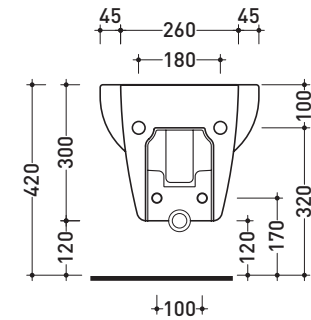

art. **SR218**

art. **41/P**

vista zenitale / zenital view

vista laterale / lateral view

sezione longitudinale / section

vista retro / back view

SPRINT

coprivaso in legno e poliestere
polyester seat & cover

art. **SRCW01**

art. SR115 / SR116
vista zenitale / zenital view

art. SR117
vista zenitale / zenital view

art. SR118
vista zenitale / zenital view

art. SR115 / SR116
vista laterale / lateral view

art. SR117
vista laterale / lateral view